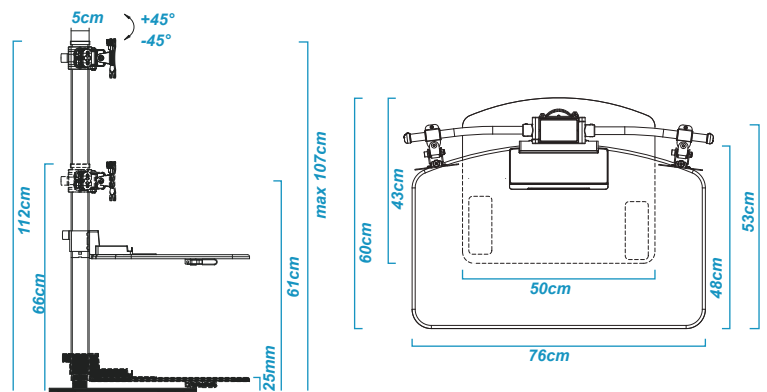

Yo-Yo Desk GO[®] effortlessly transforms any desk into a personalised sit-stand desk. The height adjustable keyboard tray glides up/down to any height. Flexible monitor movement capability enables swivel, rotation and tilt thereby making it the optimal sit-stand solution.

YO-YODESK[®] GO

Work Smarter. Desk Rising made Affordable

YO-YODESK[®] GO¹

YO-YODESK[®] GO²

Yo-Yo Desk[®] GO comes in 2 Colours & 2 sizes

- Height adjustment on a vertical pole promotes optimal ergonomic positioning. Suitable for users up to 195cm (6'4")
- Effortlessly lifts the keyboard to the correct height for unrivalled ergonomic comfort
- Individual VESA plate height adjustment enables monitor screens to be perfectly aligned
- Wide range of movement capability which allows for swivel, rotation and tilt to match different viewing angle needs
- Storage organiser to accommodate small-size office supplies
- Embedded wrack will hold most tablets and phones
- Cable management at rear of pole will keep cables organised for a clean clutter-free look
- Additional clamp base if preferred to support desk mount
- Installation takes 15 minutes. Guide provided
- Warranty: 3 years