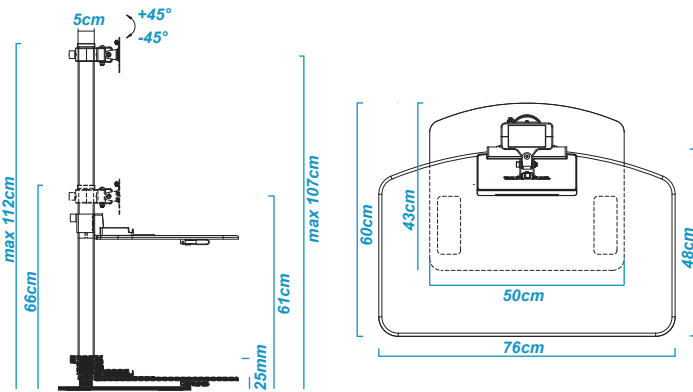

YO-YODESK[®] GO

Work Smarter. Desk Rising made Affordable

YO-YODESK[®] GO¹

YO-YODESK[®] GO²

Easy to use and install. Yo-Yo Desk[®] GO allows you to work either sitting (down) or standing (up).

Yo-Yo Desk GO[®] allows the user to affix a **Single or Double Monitor Screen** for unrivalled ergonomic positioning and comfort. Suitable for users up to 195cm (6'4").

Yo-Yo Desk GO[®] effortlessly transforms any desk into a personalised sit-stand desk. The height adjustable keyboard tray glides up/down to any height. Flexible monitor movement capability enables swivel, rotation and tilt thereby making it the optimal sit-stand solution.

YO-YODESK[®] GO

Work Smarter. Desk Rising made Affordable

YO-YODESK[®] GO¹

YO-YODESK[®] GO²

Yo-Yo Desk[®] GO comes in 2 Colours & 2 sizes

- Height adjustment on a vertical pole promotes optimal ergonomic positioning. Suitable for users up to 195cm (6'4")
- Effortlessly lifts the keyboard to the correct height for unrivalled ergonomic comfort
- Individual VESA plate height adjustment enables monitor screens to be perfectly aligned
- Wide range of movement capability which allows for swivel, rotation and tilt to match different viewing angle needs
- Storage organiser to accommodate small-size office supplies
- Embedded wrack will hold most tablets and phones
- Cable management at rear of pole will keep cables organised for a clean clutter-free look
- Additional clamp base if preferred to support desk mount
- Installation takes 15 minutes. Guide provided
- Warranty: 3 years