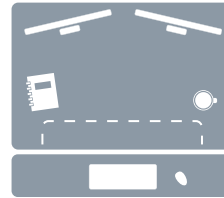

RRP
(inc VAT & Shipping)

£ 249.95

YO-YODESK® 90

Height Adjustment:	Keyboard: 0-35cm; Worktop: 15-50cm
Worktop Dimensions:	Width(W): 89cm x Depth(D): 59cm
Keyboard Tray Dimensions:	W: 89cm x D: 32cm
Combined Depth:	78cm
Maximum Load Capacity:	15 kg (33 lbs)
Product Weight (Unpackaged):	24 kg (53 lbs)
Colour(s):	Black and White
Warranty:	3 Years

£ 299.95

YO-YODESK® 120

Height Adjustment:	Keyboard: 0-35cm; Worktop: 15-50cm
Worktop Dimensions:	Width(W): 119cm x Depth(D): 59cm
Keyboard Tray Dimensions:	W: 89cm x D: 32cm
Combined Depth:	78cm
Maximum Load Capacity:	20 kg (44 lbs)
Product Weight (Unpackaged):	27 kg (59.5 lbs)
Colour(s):	Black and White
Warranty:	3 Years