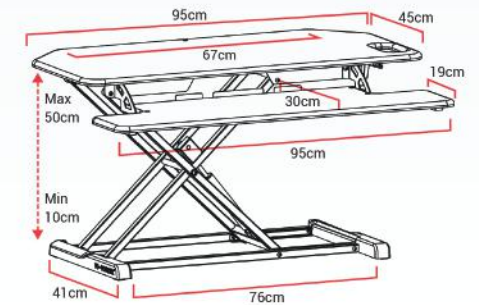

£ 359.95

SLIM

- Small
80-S
- Medium
95-S
- Corner
CUBE-S

YO-YODESK® 80 S

Height Adjustment:	Keyboard: 0-38cm; Worktop: 10-50cm
Worktop Dimensions:	Width(W): 80cm x Depth(D): 40cm
Keyboard Tray Dimensions:	W: 80cm x D: 30cm
Combined Depth:	61cm
Maximum Load Capacity:	15 kg (33 lbs)
Product Weight (Unpackaged):	16 kg (35 lbs)
Colour(s):	Black and White
Warranty:	3 Years

RRP
(inc VAT & Shipping)

£ 199.95

YO-YODESK® 95 S

Height Adjustment:	Keyboard: 0-38cm; Worktop: 10-50cm
Worktop Dimensions:	Width(W): 95cm x Depth(D): 40cm
Keyboard Tray Dimensions:	W: 95cm x D: 30cm
Combined Depth:	61cm
Maximum Load Capacity:	15 kg (33 lbs)
Product Weight (Unpackaged):	18 kg (40 lbs)
Colour(s):	Black and White
Warranty:	3 Years

£ 249.95

YO-YODESK® CUBE S

Height Adjustment:	Keyboard: 0-38cm; Worktop: 10-50cm
Worktop Dimensions:	Width(W): 95cm x Depth(D): 45cm
Keyboard Tray Dimensions:	W: 95cm x D: 30cm
Combined Depth:	66cm
Maximum Load Capacity:	15 kg (33 lbs)
Product Weight (Unpackaged):	18 kg (40 lbs)
Colour(s):	Black and White
Warranty:	3 Years

20kg Load capacity

YO-YODESK® 80 S

15kg Load capacity

YO-YODESK® 95 S

15kg Load capacity

YO-YODESK® CUBE S

15kg Load capacity