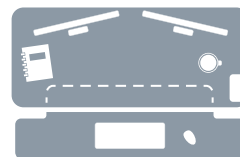

YO-YODESK® 95 S

Height Adjustment:	Keyboard: 0-38cm; Worktop: 10-50cm
Worktop Dimensions:	Width(W): 95cm x Depth(D): 40cm
Keyboard Tray Dimensions:	W: 95cm x D: 30cm
Combined Depth:	61cm
Maximum Load Capacity:	15 kg (33 lbs)
Product Weight (Unpackaged):	18 kg (40 lbs)
Colour(s):	Black and White
Warranty:	3 Years

£ 249.95