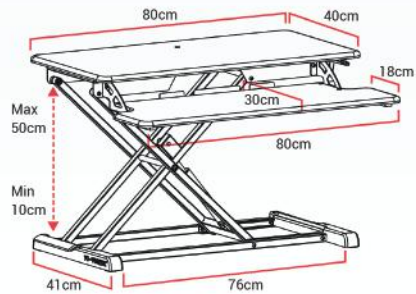

YO-YODESK® 80 S