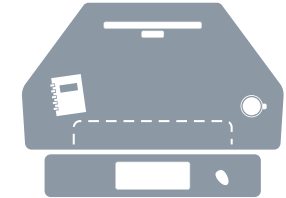

YO-YODESK® CUBE

Height Adjustment:	Keyboard: 0-35cm; Worktop: 15-50cm
Worktop Dimensions:	Width(W): 105cm x Depth(D): 59cm
Keyboard Tray Dimensions:	W: 89cm x D: 33cm
Combined Depth:	78cm
Maximum Load Capacity:	20 kg (44 lbs)
Product Weight (Unpackaged):	24 kg (53 lbs)
Colour(s):	Black and White
Warranty:	3 Years

£ 359.95