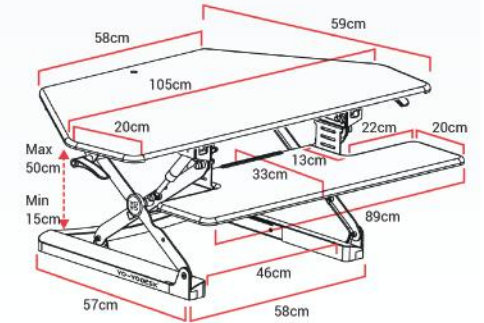

£ 359.95

SLIM

- Small
80-S
- Medium
95-S
- Corner
CUBE-S

YO-YODESK® 80 S

Height Adjustment:	Keyboard: 0-38cm; Worktop: 10-50cm
Worktop Dimensions:	Width(W): 80cm x Depth(D): 40cm
Keyboard Tray Dimensions:	W: 80cm x D: 30cm
Combined Depth:	61cm
Maximum Load Capacity:	15 kg (33 lbs)
Product Weight (Unpackaged):	16 kg (35 lbs)
Colour(s):	Black and White
Warranty:	3 Years

RRP
(inc VAT & Shipping)

£ 199.95

YO-YODESK® 95 S

Height Adjustment:	Keyboard: 0-38cm; Worktop: 10-50cm
Worktop Dimensions:	Width(W): 95cm x Depth(D): 40cm
Keyboard Tray Dimensions:	W: 95cm x D: 30cm
Combined Depth:	61cm
Maximum Load Capacity:	15 kg (33 lbs)
Product Weight (Unpackaged):	18 kg (40 lbs)
Colour(s):	Black and White
Warranty:	3 Years

£ 249.95

YO-YODESK® CUBE S

Height Adjustment:	Keyboard: 0-38cm; Worktop: 10-50cm
Worktop Dimensions:	Width(W): 95cm x Depth(D): 45cm
Keyboard Tray Dimensions:	W: 95cm x D: 30cm
Combined Depth:	66cm
Maximum Load Capacity:	15 kg (33 lbs)
Product Weight (Unpackaged):	18 kg (40 lbs)
Colour(s):	Black and White
Warranty:	3 Years

£ 269.95

YO-YODESK® MINI

15kg Load capacity

YO-YODESK® 90

15kg Load capacity

YO-YODESK® 120

20kg Load capacity

YO-YODESK® CUBE