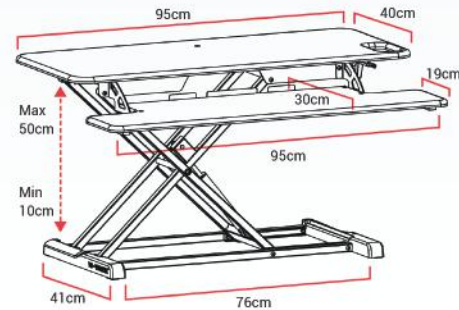

YO-YODESK® 95 S