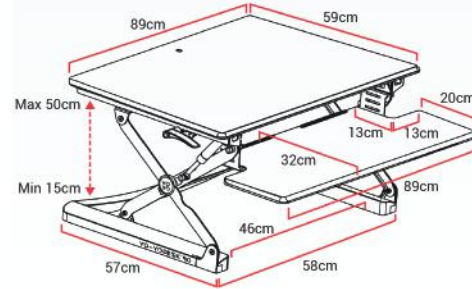

£ 359.95

SLIM

- Small
80-S
- Medium
95-S
- Corner
CUBE-S

YO-YODESK® 80 S

Height Adjustment:	Keyboard: 0-38cm; Worktop: 10-50cm
Worktop Dimensions:	Width(W): 80cm x Depth(D): 40cm
Keyboard Tray Dimensions:	W: 80cm x D: 30cm
Combined Depth:	61cm
Maximum Load Capacity:	15 kg (33 lbs)
Product Weight (Unpackaged):	16 kg (35 lbs)
Colour(s):	Black and White
Warranty:	3 Years

RRP
(inc VAT & Shipping)

£ 199.95

YO-YODESK® 95 S

Height Adjustment:	Keyboard: 0-38cm; Worktop: 10-50cm
Worktop Dimensions:	Width(W): 95cm x Depth(D): 40cm
Keyboard Tray Dimensions:	W: 95cm x D: 30cm
Combined Depth:	61cm
Maximum Load Capacity:	15 kg (33 lbs)
Product Weight (Unpackaged):	18 kg (40 lbs)
Colour(s):	Black and White
Warranty:	3 Years

£ 249.95

YO-YODESK® CUBE S

Height Adjustment:	Keyboard: 0-38cm; Worktop: 10-50cm
Worktop Dimensions:	Width(W): 95cm x Depth(D): 45cm
Keyboard Tray Dimensions:	W: 95cm x D: 30cm
Combined Depth:	66cm
Maximum Load Capacity:	15 kg (33 lbs)
Product Weight (Unpackaged):	18 kg (40 lbs)
Colour(s):	Black and White
Warranty:	3 Years

£ 269.95

YO-YODESK® MINI

15kg Load capacity

YO-YODESK® 90

15kg Load capacity

YO-YODESK® 120

20kg Load capacity

YO-YODESK® CUBE