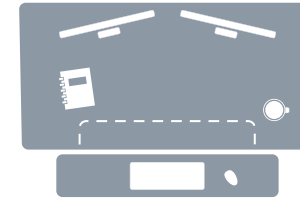

YO-YODESK® 120

Height Adjustment:	Keyboard: 0-35cm; Worktop: 15-50cm
Worktop Dimensions:	Width(W): 119cm x Depth(D): 59cm
Keyboard Tray Dimensions:	W: 89cm x D: 32cm
Combined Depth:	78cm
Maximum Load Capacity:	20 kg (44 lbs)
Product Weight (Unpackaged):	27 kg (59.5 lbs)
Colour(s):	Black and White
Warranty:	3 Years

£ 359.95