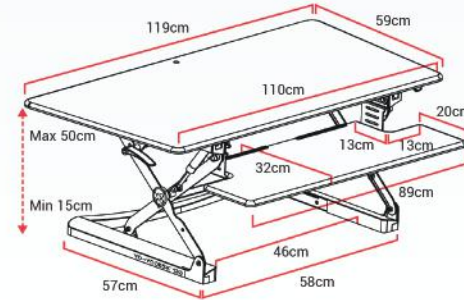

£ 359.95

SLIM

- Small
80-S
- Medium
95-S
- Corner
CUBE-S

YO-YODESK® 80 S

Height Adjustment:	Keyboard: 0-38cm; Worktop: 10-50cm
Worktop Dimensions:	Width(W): 80cm x Depth(D): 40cm
Keyboard Tray Dimensions:	W: 80cm x D: 30cm
Combined Depth:	61cm
Maximum Load Capacity:	15 kg (33 lbs)
Product Weight (Unpackaged):	16 kg (35 lbs)
Colour(s):	Black and White
Warranty:	3 Years

RRP
(inc VAT & Shipping)

£ 199.95

YO-YODESK® 95 S

Height Adjustment:	Keyboard: 0-38cm; Worktop: 10-50cm
Worktop Dimensions:	Width(W): 95cm x Depth(D): 40cm
Keyboard Tray Dimensions:	W: 95cm x D: 30cm
Combined Depth:	61cm
Maximum Load Capacity:	15 kg (33 lbs)
Product Weight (Unpackaged):	18 kg (40 lbs)
Colour(s):	Black and White
Warranty:	3 Years

£ 249.95

YO-YODESK® CUBE S

Height Adjustment:	Keyboard: 0-38cm; Worktop: 10-50cm
Worktop Dimensions:	Width(W): 95cm x Depth(D): 45cm
Keyboard Tray Dimensions:	W: 95cm x D: 30cm
Combined Depth:	66cm
Maximum Load Capacity:	15 kg (33 lbs)
Product Weight (Unpackaged):	18 kg (40 lbs)
Colour(s):	Black and White
Warranty:	3 Years

£ 269.95

YO-YODESK® MINI

15kg Load capacity

YO-YODESK® 90

15kg Load capacity

YO-YODESK® 120

20kg Load capacity

YO-YODESK® CUBE